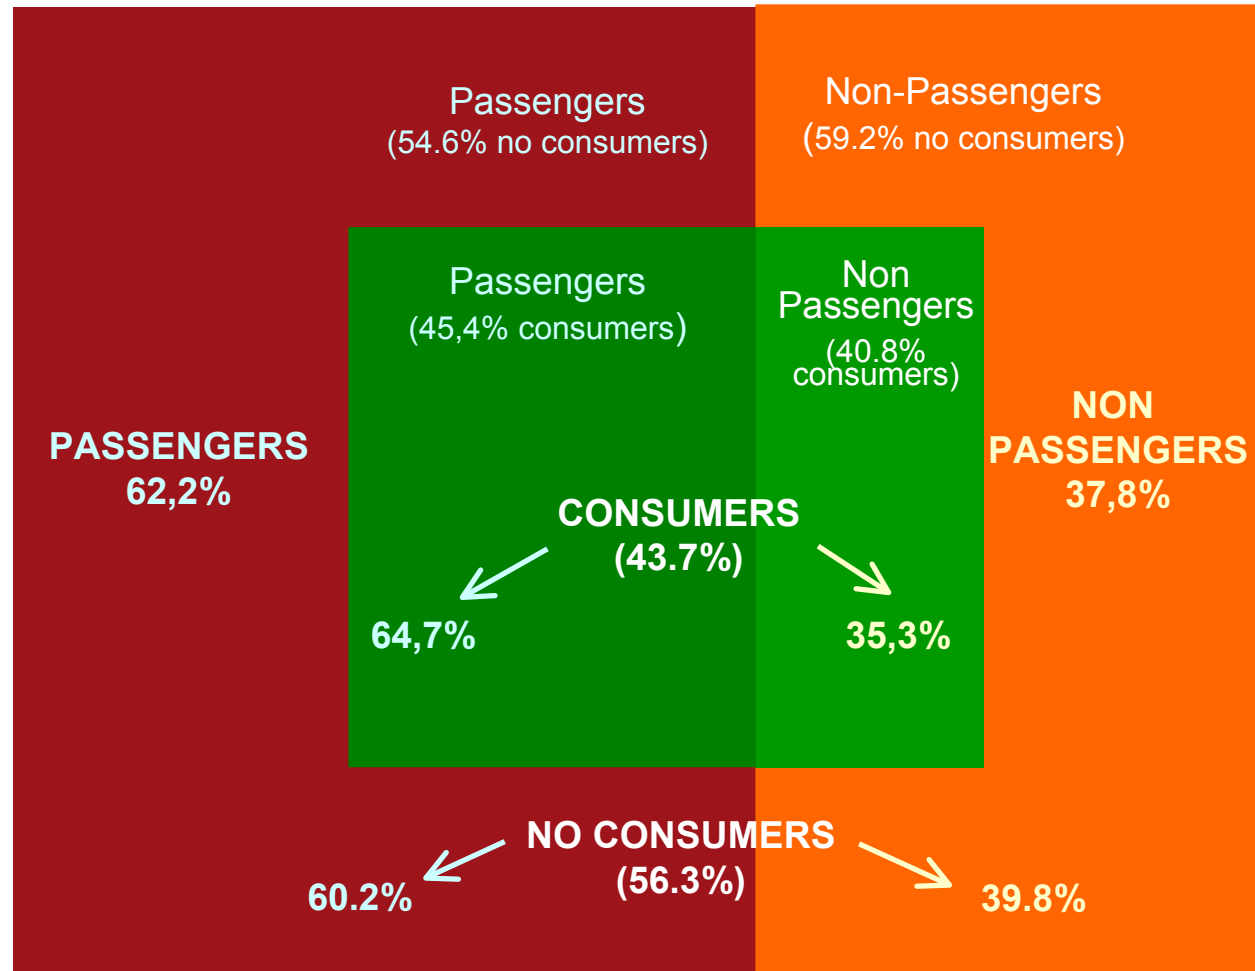

Development

Cultural activities

Reference point

Commitment
Management
Showcasea

Railway infrastructure

Locations
Services
Partnership

Railway Operators

Added value

People

- Enjoying life
- Satisfaction
- Quality
- Cultural activities
- Meeting point
- To catch the train

branding

Financing
PPP

Bilbao

Pontevedra

Pontevedra

Salamanca