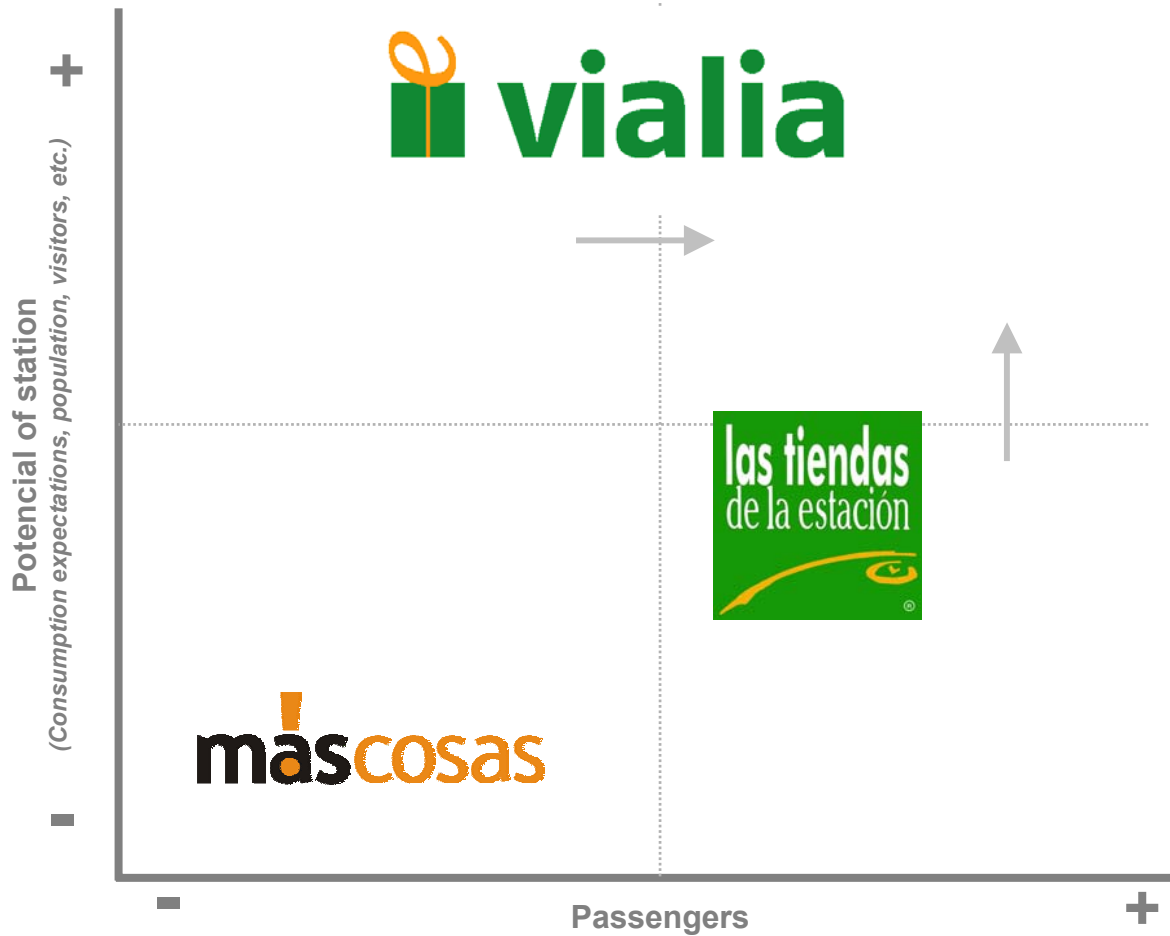

Development

Cultural activities

Reference point

Commitment
Management
Showcasea

Railway infrastructure

Locations
Services
Partnership

Railway Operators

Added value

People

- Enjoying life
- Satisfaction
- Quality
- Cultural activities
- Meeting point
- To catch the train

branding

Financing
PPP

Bilbao

Pontevedra

Pontevedra

Salamanca

Salamanca

Salamanca

Salamanca

Málaga

Málaga

Málaga

Málaga

Málaga

Albacete

Barcelona-Sants